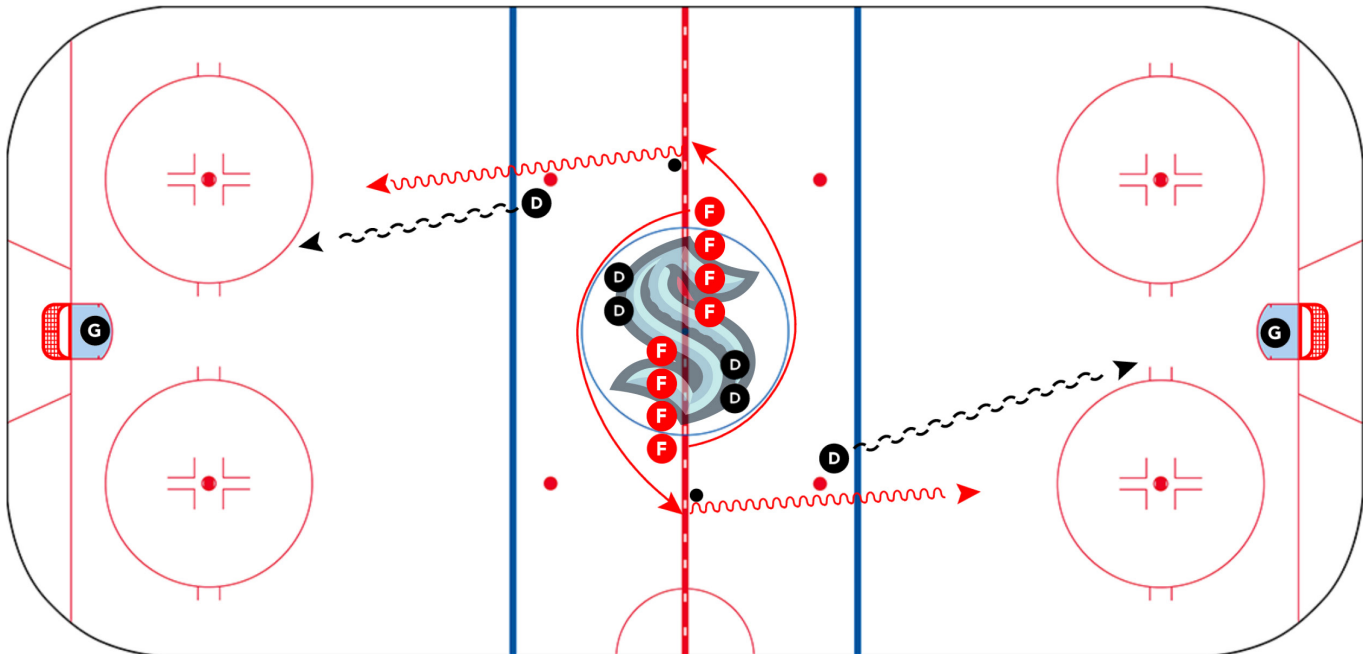

## 1 ON 1 RACEHORSE

**Category:** 1 on 1 / 2 on 1 / 3 on 2

**Team:** Seattle Kraken

- Description:**
- One forward on each side of the center circle touching the red line
  - On the whistle, forwards go halfway around the center circle to pick up the puck on the red line for 1-on-1 vs **D** on the dot.
  - When forward hits the red line with speed, **D** can begin moving.